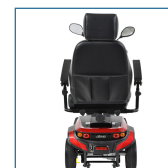

Ventura 3-Wheel Scooter

HCPCS:

FIGURE A

FIGURE B

FIGURE C

FIGURE D

FIGURE E

FIGURE F

The Ventura 3 Wheel Scooter by Drive Medical comes with a Captain's Seat for superior comfort.

- Easily disassembles for transport
- 400 lbs. Weight Capacity
- Includes interchangeable color panels in Red and Blue (Figure A)
- 33 AH batteries for extended range
- Floorboard with 23" of foot space
- Ergonomic throttle control
- Height-adjustable swivel seat features fold-down backrest and adjustable padded armrests
- Seat position can be adjusted forward or backward
- Rear suspension and Anti-tip wheels
- Programmable controller
- Seat back reclines and features adjustable headrest
- Flat-free, non-marking tires
- Large, plastic carry basket
- Easy-to-adjust Delta tiller
- Headlight, Turn signals/hazard lights and Rearview mirrors
- Easy free wheel operation

PRODUCTS	Description
VENTURA320CS	VENTURA 3-WHL DELUXE 20"CAPT.SEAT,RED/BL
SPECIFICATIONS	Description
Warranty	24 Month Limited Warranty on Electronics
Product Weight	187 lb
Product Dimensions	48" (L) x 25" (W) x 45" (H)
Seat Dimensions	18" (D) x 20" (W)
Weight Capacity	400 lb
Brakes	Electromagnetic
Top Speed	6 mph
Batteries (pair)	12V x 33AH
Battery Charger	4A Offboard
Battery Weight (pair)	46 lbs.
Charger	4A Offboard
Climbing Angle	7.5°
Color	Red & Blue
Controller	PG 70A

SPECIFICATIONS	Description
Dimensions	48" (L) x 25" (W)
Ground Clearance	2.5"
HCPCS	N/A
Heaviest Piece Weight	60 lbs.
Maximum Range	16 miles
Motor	24V x 350W x 5100 RPM
Seat Type	Captain - Reclining High
Turning Radius	54"
Warranty on Batteries	12 Month Warranty on Batteries
Warranty on Frame	Limited Lifetime Warranty on Frame
Wheel Size	Front: 10" x 3" Rear: 10" x 3"