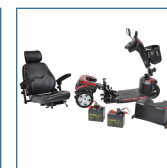

Ventura 3-Wheel Scooter

HCPCS:

FIGURE A

FIGURE B

FIGURE C

FIGURE D

FIGURE E

FIGURE F

The Ventura 3 Wheel Scooter by Drive Medical comes with a Captain's Seat for superior comfort.

- Easily disassembles for transport
- 400 lbs. Weight Capacity
- Includes interchangeable color panels in Red and Blue (Figure A)
- 33 AH batteries for extended range
- Floorboard with 23" of foot space
- Ergonomic throttle control
- Height-adjustable swivel seat features fold-down backrest and adjustable padded armrests
- Seat position can be adjusted forward or backward
- Rear suspension and Anti-tip wheels
- Programmable controller
- Seat back reclines and features adjustable headrest
- Flat-free, non-marking tires
- Large, plastic carry basket
- Easy-to-adjust Delta tiller
- Headlight, Turn signals/hazard lights and Rearview mirrors
- Easy free wheel operation

PRODUCTS	Description
VENTURA320CS	VENTURA 3-WHL DELUXE 20"CAPT.SEAT,RED/BL
SPECIFICATIONS	Description
Warranty	24 Month Limited Warranty on Electronics
Product Weight	187 lb
Product Dimensions	48" (L) x 25" (W) x 45" (H)
Seat Dimensions	18" (D) x 20" (W)
Weight Capacity	400 lb
Brakes	Electromagnetic
Top Speed	6 mph
Batteries (pair)	12V x 33AH
Battery Charger	4A Offboard
Battery Weight (pair)	46 lbs.
Charger	4A Offboard
Climbing Angle	7.5°
Color	Red & Blue
Controller	PG 70A

SPECIFICATIONS	Description
Dimensions	48" (L) x 25" (W)
Ground Clearance	2.5"
HCPCS	N/A
Heaviest Piece Weight	60 lbs.
Maximum Range	16 miles
Motor	24V x 350W x 5100 RPM
Seat Type	Captain - Reclining High
Turning Radius	54"
Warranty on Batteries	12 Month Warranty on Batteries
Warranty on Frame	Limited Lifetime Warranty on Frame
Wheel Size	Front: 10" x 3" Rear: 10" x 3"