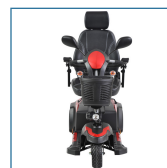

Ventura 3-Wheel Scooter

HCPCS:

FIGURE A

FIGURE B

FIGURE C

FIGURE D

FIGURE E

FIGURE F

The Ventura 3 Wheel Scooter by Drive Medical comes with a Captain's Seat for superior comfort.

- Easily disassembles for transport
- 400 lbs. Weight Capacity
- Includes interchangeable color panels in Red and Blue (Figure A)
- 33 AH batteries for extended range
- Floorboard with 23" of foot space
- Ergonomic throttle control
- Height-adjustable swivel seat features fold-down backrest and adjustable padded armrests
- Seat position can be adjusted forward or backward
- Rear suspension and Anti-tip wheels
- Programmable controller
- Seat back reclines and features adjustable headrest
- Flat-free, non-marking tires
- Large, plastic carry basket
- Easy-to-adjust Delta tiller
- Headlight, Turn signals/hazard lights and Rearview mirrors
- Easy free wheel operation

PRODUCTS	Description
VENTURA320CS	VENTURA 3-WHL DELUXE 20"CAPT.SEAT,RED/BL
SPECIFICATIONS	Description
Warranty	24 Month Limited Warranty on Electronics
Product Weight	187 lb
Product Dimensions	48" (L) x 25" (W) x 45" (H)
Seat Dimensions	18" (D) x 20" (W)
Weight Capacity	400 lb
Brakes	Electromagnetic
Top Speed	6 mph
Batteries (pair)	12V x 33AH
Battery Charger	4A Offboard
Battery Weight (pair)	46 lbs.
Charger	4A Offboard
Climbing Angle	7.5°
Color	Red & Blue
Controller	PG 70A

SPECIFICATIONS	Description
Dimensions	48" (L) x 25" (W)
Ground Clearance	2.5"
HCPCS	N/A
Heaviest Piece Weight	60 lbs.
Maximum Range	16 miles
Motor	24V x 350W x 5100 RPM
Seat Type	Captain - Reclining High
Turning Radius	54"
Warranty on Batteries	12 Month Warranty on Batteries
Warranty on Frame	Limited Lifetime Warranty on Frame
Wheel Size	Front: 10" x 3" Rear: 10" x 3"