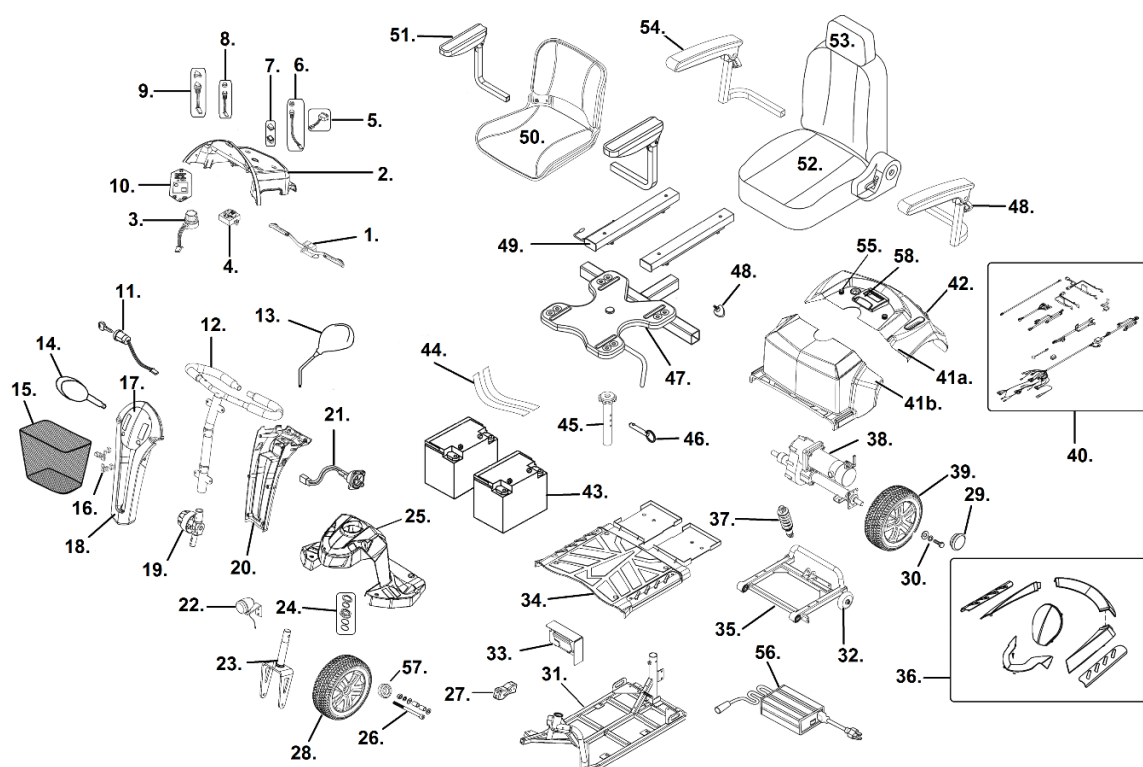

VENTURA 3 & VENTURA 3 DLX (S/N # VP108386 & Higher)

1. Forward-Reverse Assembly- VENT-01
Throttle Lever Only- VENT-87
2. Face Plate Assembly Folding Seat- VENT-04
Face Plate Assembly Capt. Seat- VENT-05
3. Speed Dial Assembly- S31001
Speed Dial Knob- LRM412103-11
4. Battery Gauge LED- C11-076-00100
Battery Gauge Analog- C11-033-00101
5. Turn Signal Switch Capt. Seat- VENT-72
6. Head Light Switch- S31122
Head light Switch Sub- GT8072W38
Headlight Switch Cover- GT8072W43
7. Fast/Slow Switch- GT8072W41
Fast/Slow Switch Cover- [4]
8. Horn Switch- S31012
Horn Switch Cover- GT8072W43
9. Flasher Switch- GT8072W32
Flasher Switch Cover- [4]
10. Turn Signal Relay Capt. Seat- VENT-76
11. Key Switch- S41160
Key- S4KEY
12. Handle Bar Assembly- VENT-03
13. Mirror Right- VENT-53
Mirror Left- VENT-54
14. Turn Signal Left- GT8072W35
Turn Signal Right- GT8072W36
Turn Signal Bulb- GT8072W53
15. Basket- S35003-PL
16. Basket Mounting Bracket- VENT-55
17. Front Decoration Red- VENT-61
Front Decoration Blue- VENT-62
18. Front Tiller Cover- VENT-06
19. Tiller Swivel Assembly- VENT-02
20. Rear Tiller Cover- VENT-07
21. Charger Socket- S31147
22. Head Light Assembly- VENT-88
23. Front Fork Assembly- VENT-48
24. Stem Bearing Set- VENT-13
25. Front Shroud- VENT-45
26. Front Axle Assembly- VENT-50
27. Coupler- VENT-46
28. Front Wheel Assembly Solid- VENT-49
Front Wheel Assembly Pneumatic- VENT-58
Pneumatic Tire Only- VENT-59
Inner Tube Only- VENT-60
29. Hub Cap- VENT-70
30. Rear Axle Bolt- VENT-71
31. Front Frame- VENT-47
32. Anti-Tip Wheels- VENT-16
33. Controller- VENT-08
34. Middle Shroud- VENT-11N
35. Rear Frame- VENT-18N
36. Shroud Kit Red- S08-083-00118
Shroud Kit Blue- [4]
37. Shock Absorber- VENT-15N
38. Motor-Transaxle-Brake Assembly- VENT-19N
Transaxle- C09-082-00200
Motor- C09-082-00500
Motor Brush- SF5012
Electro Magnetic Brake- C09-067-00400 [2]
Freewheel Lever and Hardware- [4]
39. Rear Wheel Assembly Solid- VENT-28
Rear Wheel Assembly Pneumatic- VENT-57
Pneumatic Tire Only- VENT-59
Inner Tube Only- VENT-60
40. Wire Harness Fish-On Seat- S18-082-00100
Wire Harness Capt. Seat- S18-082-00200 [1]
(includes tiller and battery harness)
Battery Harness Only- S41158B
- 41a. Rear Shroud Folding Seat- VENT-12N
Rear Shroud Capt. Seat- VENT-69N
Rear Shroud Decoration Rd Lt- [4]
Rear Shroud Decoration Rd Rt- VENT-91N [2]
Rear Shroud Decoration BI Lt- [4]
Rear Shroud Decoration BI Rt- [4]
- 41b. Battery Shroud- C08-082-01100
Bat Shroud Decoration Rd Lt- C08-082-01218 [2]
Bat Shroud Decoration Rd Rt- C08-082-01318 [2]
Bat Shroud Decoration BI Lt- [4]
Bat Shroud Decoration BI Rt- [4]
42. Rear Light Capt. Seat- VENT-66
Rear Left Turn Light Capt. Seat- VENT-67
Rear Right Turn Light Capt. Seat- VENT-68
43. Battery 35 AH (2 needed)- LRA402208
44. Battery Strap- VENT-09
45. Seat Post- VENT-36 [3]
46. Seat Post Pin- S31152
47. Seat Plate Folding Seat- VENT-73
Seat Plate Capt. Seat- VENT-74
48. Arm Adjustment Knob- S31052
49. Seat Slides- VENT-65
50. Seat Assembly- VENT-41
51. Left Arm Assembly- VENT-29
Right Arm Assembly- VENT-30
Left Arm Pad- VENT-31
Right Arm Pad- VENT-32
52. Seat Assembly Capt. Seat 18"- VENT-42
Seat Assembly Capt. 20"- VENT-43
53. Headrest Captain Seat 18"- SEC2010N
Headrest Captain 20"- [4]
54. Left Arm Assembly Capt. Seat- VENT-33
Right Arm Assembly Capt. Seat- VENT-34
Arm Pad Capt. Seat- VENT-35
55. Shroud Knob- VENT-86
56. Charger- LRA402210
57. Front Wheel Bearing- [4]
58. Frame Release Lever- C08-082-01400