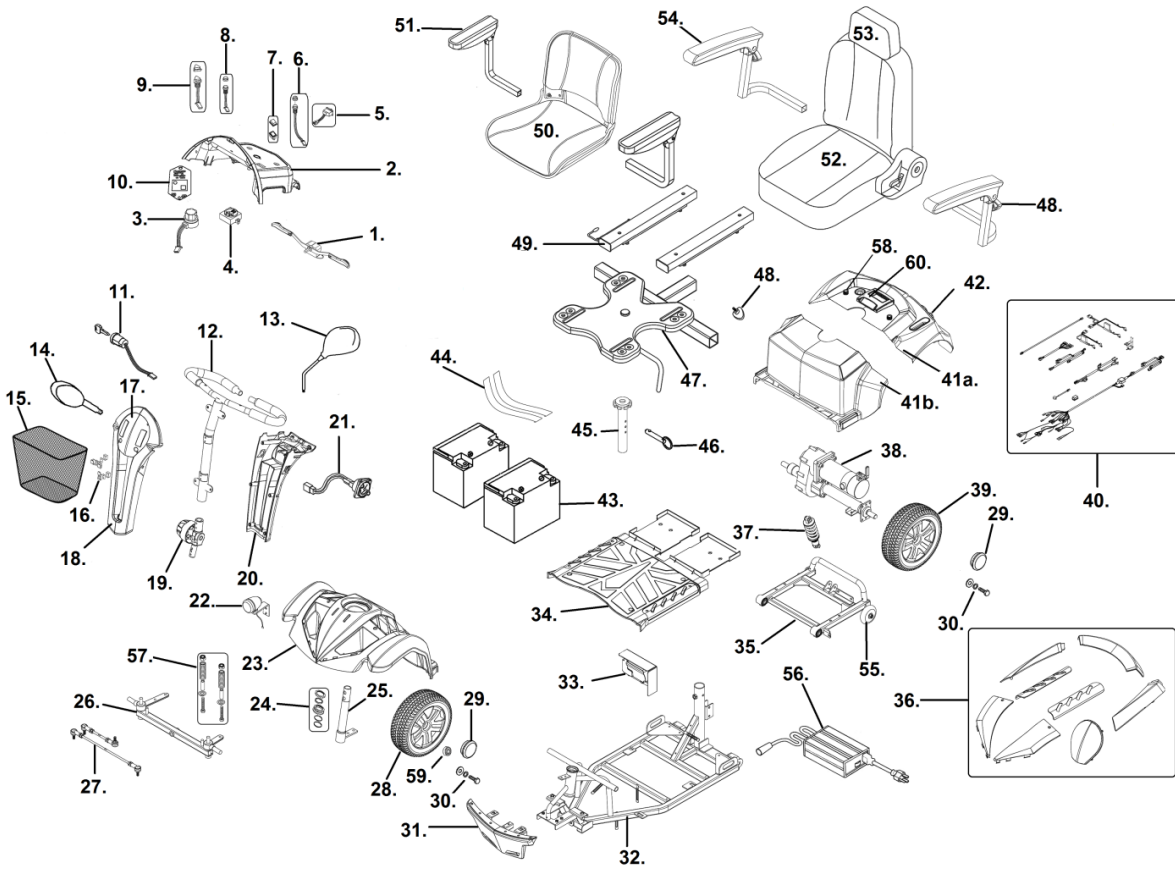

VENTURA 4 & VENTURA 4 DLX (S/N # VP108386 & Higher)

- | | |
|--|--|
| 1. Forward-Reverse Assembly- VENT-01
Throttle Lever Only- VENT-87 | 38. Motor-Transaxle-Brake Assembly- VENT-19N
Transaxle- C09-082-00200
Motor- C09-082-00500
Motor Brush- SF5012
Electro Magnetic Brake- C09-067-00400
Free Wheel Lever & Hardware- [4] |
| 2. Face Plate Assembly Folding Seat- VENT-04
Face Plate Assembly Capt. Seat- VENT-05 | 39. Rear Wheel Assembly Solid- VENT-28
Rear Wheel Assembly Pneumatic- VENT-57
Pneumatic Tire Only- VENT-59
Inner Tube Only- VENT-60 |
| 3. Speed Dial Assembly- S31001
Speed Dial Knob- LRM412103-11 | 40. Wire Harness Fish-On Seat- S18-082-00100
Wire Harness Capt. Seat- S18-082-00200 [1]
(includes tiller and battery harness)
Battery Harness Only- S41158B |
| 4. Battery Gauge LED- C11-076-00100
Battery Gauge Analog- C11-033-00101 | 41a. Rear Shroud Folding Seat- VENT-12N
Rear Shroud Capt. Seat- VENT-69N
Rear Shroud Decoration Rd Lt- [4]
Rear Shroud Decoration Rd Rt- VENT-91N [2]
Rear Shroud Decoration BI Lt- [4]
Rear Shroud Decoration BI Rt- [4] |
| 5. Turn Signal Switch Capt. Seat- VENT-72 | 41b. Battery Shroud- C08-082-01100
Bat. Shroud Decoration Rd Lt- C08-082-01218 [2]
Bat. Shroud Decoration Rd Rt- C08-082-01318 [2]
Bat. Shroud Decoration BI Lt- [4]
Bat. Shroud Decoration BI Rt- [4] |
| 6. Head Light Switch- S31122
Head light Switch Sub- GT8072W38
Headlight Switch Cover- GT8072W43 | 42. Rear light Capt. Seat- VENT-66
Rear Left Turn light Capt. Seat- VENT-67
Rear Right Turn Light Capt. Seat- VENT-68 |
| 7. Fast/Slow Switch- GT8072W41 | 43. Battery 35 AH (2 needed)- LRA402208 |
| 8. Horn Switch- S31012
Horn Switch Cover- GT8072W43 | 44. Battery Strap- VENT-09 |
| 9. Flasher Switch- GT8072W32 | 45. Seat Post- VENT-36 [3] |
| 10. Turn Signal Relay Capt. Seat- VENT-76 | 46. Seat Post Pin- S31152 |
| 11. Key Switch- S41160
Key- S4KEY | 47. Seat Plate Folding Seat- VENT-73
Seat Plate Capt. Seat- VENT-74 |
| 12. Handlebar Assembly- VENT-03 | 48. Arm Adjustment Knob- S31052 |
| 13. Mirror Right- VENT-53
Mirror Left- VENT-54 | 49. Seat Slides- VENT-65 |
| 14. Turn Signal Left- GT8072W35
Turn Signal Right- GT8072W36
Turn Signal Bulb- GT8072W53 | 50. Seat Assembly- VENT-41 |
| 15. Basket- S35003-PL | 51. Left Arm Assembly- VENT-29
Right Arm Assembly- VENT-30
Left Arm Pad- VENT-31
Right Arm Pad- VENT-32 |
| 16. Basket Mounting Bracket- VENT-55 | 52. Seat Assembly Capt. Seat 18"- VENT-42
Seat Assembly Capt. Seat 20"- VENT-43 |
| 17. Front Decoration Red- VENT-61
Front Decoration Blue- VENT-62 | 53. Headrest Captain Seat 18"- SEC2010N
Headrest Captain Seat 20"- [4] |
| 18. Front Tiller Cover- VENT-06 | 54. Left Arm Assembly Capt. Seat- VENT-33
Right Arm Assembly Capt. Seat- VENT-34
Arm Pad Capt. Seat- VENT-35 |
| 19. Tiller Swivel Assembly- VENT-02 | 55. Anti-Tip Wheels- VENT-16 |
| 20. Rear Tiller Cover- VENT-07 | 56. Charger- LRA402210 |
| 21. Charger Socket- S31147 | 57. Front Spring Set- VENT-77 |
| 22. Head Light Assembly- VENT-44 | 58. Shroud Knob- VENT-86 |
| 23. Front Shroud- VENT-10 | 59. Front Wheel Bearing- VENT-25 |
| 24. Stem Bearing Set- VENT-13 | 60. Frame Release Lever- C08-082-01400 |
| 25. Steering Axle Assembly- VENT-27 | |
| 26. Front Fork Assembly- VENT-23 | |
| 27. Steering Rod Assembly- VENT-26 | |
| 28. Front Wheel Assembly Solid- VENT-24
Front Wheel Assembly Pneumatic- VENT-56
Pneumatic Tire Only- VENT-59
Inner Tube Only- VENT-60 | |
| 29. Hub Cap- VENT-70 | |
| 30. Rear Axle Bolt- VENT-71 | |
| 31. Front Bumper Assembly- VENT-14 | |
| 32. Front Frame- VENT-47N | |
| 33. Controller- VENT-08 | |
| 34. Middle Shroud- VENT-11N | |
| 35. Rear Frame- VENT-18N | |
| 36. Shroud Kit Red- S08-082-00118
Shroud Kit Blue- [4] | |
| 37. Shock Absorber- VENT-15N | |